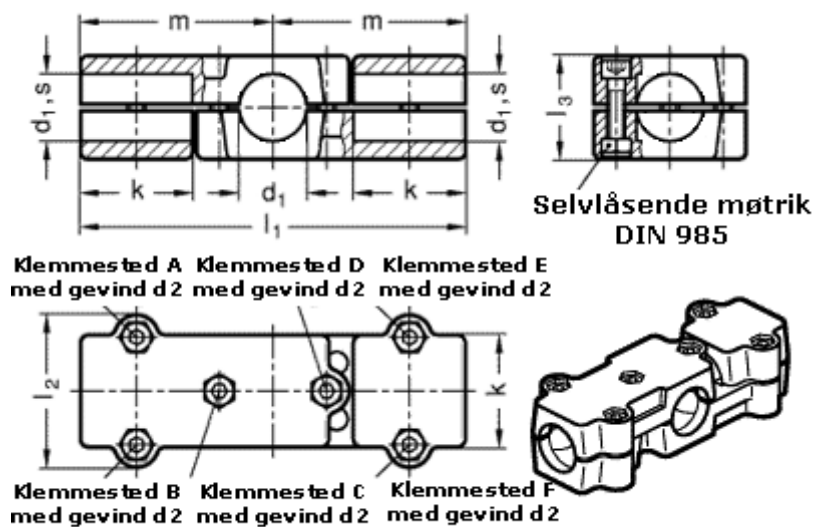

Article number: 20195B48762SW

Description: E+G double T-angel clamps
GN 195-B48-76-2-SW

Measures

d1 = B 48

d2 = M10

k = 76

l1 = 254

l2 = 98

l3 = 70

m = 127